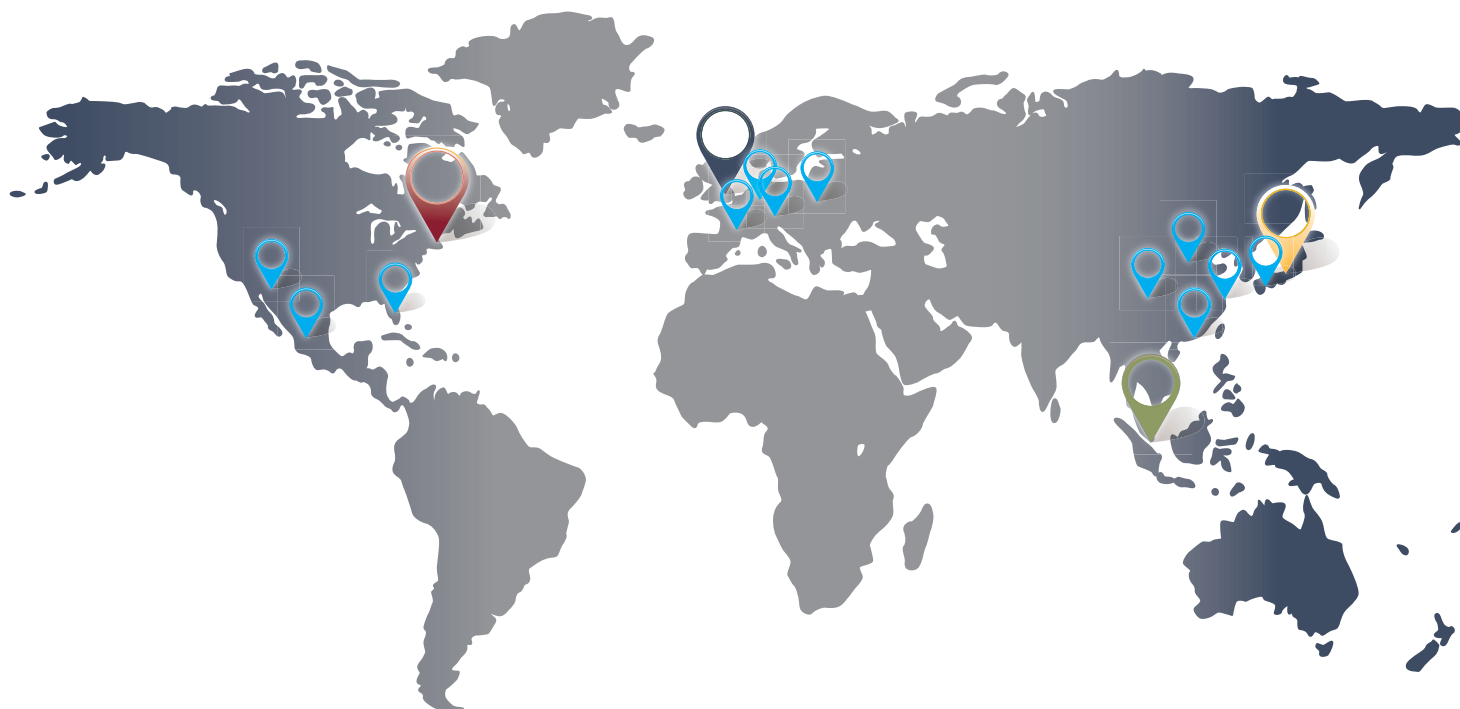

- Over 15 billion finished devices in stock
- Over 200,000 part numbers in stock
- Over 12 billion die in stock
- Over 20,000 device types manufactured
- Capability to manufacture over 70,000 device types
- Manufactured using information transferred directly to Rochester from original component manufacturer (OCM)
- Ongoing manufacturing of stock products
- Build-to-order products
- Process flows include Commercial, Industrial and Military Temperature, Rochester R, Rochester B, MIL-STD-883, SMD/QML, and Space-Level S/V
- A range of industry standard packaging with a variety of lead finishes including Sn, SnPb and RoHS

Global Headquarters

Rochester Electronics, LLC
16 Malcolm Hoyt Drive
Newburyport, MA 01950
United States

Phone: +1.978.462.9332
Fax: +1.978.462.9512
sales@rocelec.com
www.rocelec.com

EMEA Headquarters

Rochester Electronics Ltd.
Unit 2 Fenice Court
Eaton Socon, St Neots
Cambridgeshire PE19 8EW
United Kingdom

Phone: +44.1480.408400
Fax: +44.1480.407669
emeasales@rocelec.com
www.rocelec.com

APAC Headquarters

Rochester Electronics PTE. LTD.
21 Bukit Batok Crescent
#18-75 WCEGA Tower
Singapore 658065

Phone: +65.6653.6788
Fax: +65.6653.6799
apacsales@rocelec.com
www.rocelec.com

Japan Headquarters

Rochester Electronics Ltd.
Sunshine 60 Bldg, 11F
3-1-1 Higashi Ikebukuro, Toshima-Ku
Tokyo 170-6011
Japan

Phone: +81.3.6709.2630
Fax: +81.3.6709.2631
japansales@rocelec.com
www.rocelec.jp

Visit www.rocelec.com to view all of our regional sales office locations.